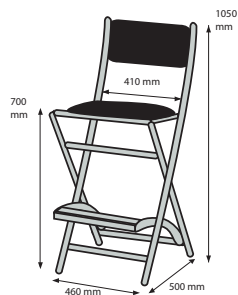

**** PATENTE EUROPEA**

HR SYSTEM

FUNDA HR SYSTEM
HOUSSE HR SYSTEM

 8,5 kg

S104

37

THE ORIGINAL ONE

www.cantonionline.com